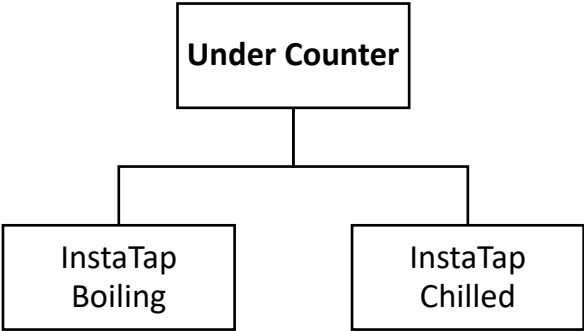

Product Categories & Hierarchy