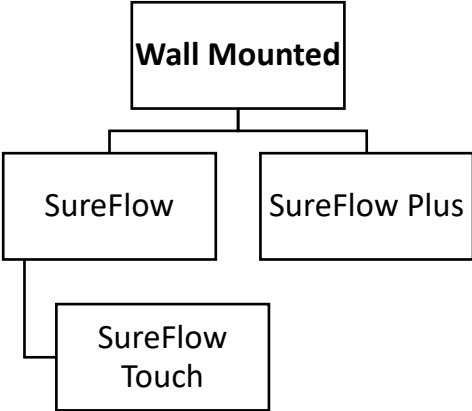

Product Categories & Hierarchy